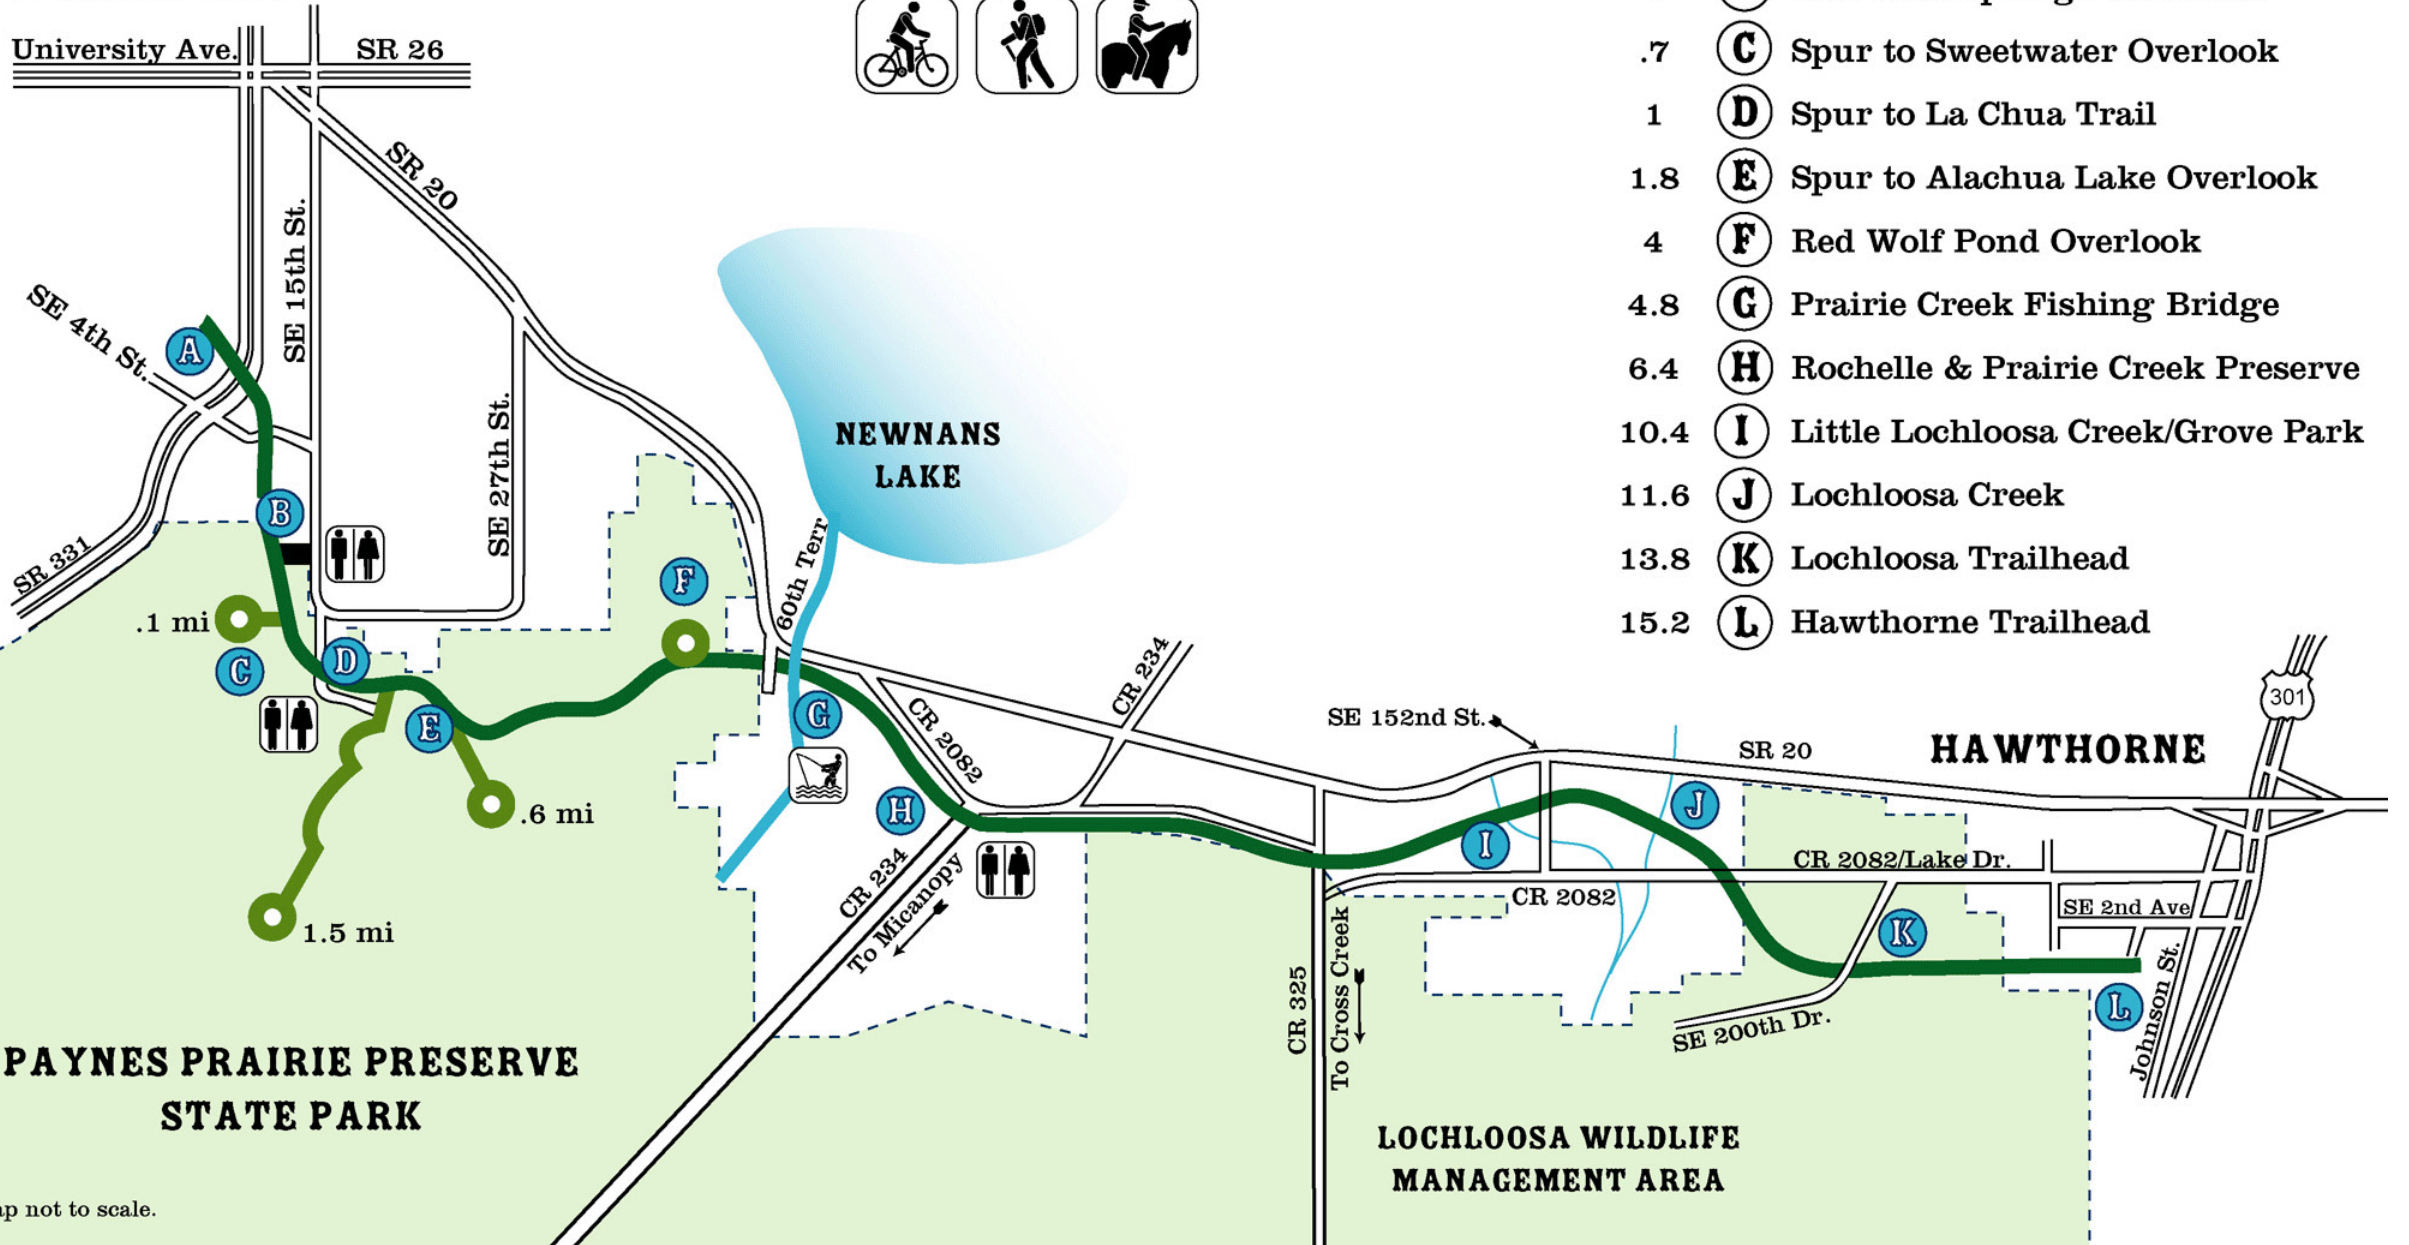

GAINESVILLE TO HAWTHORNE STATE TRAIL

GAINESVILLE

mile	POINTS OF INTEREST
0	A Downtown Connection
0	B Boulware Springs Trailhead
.7	C Spur to Sweetwater Overlook
1	D Spur to La Chua Trail
1.8	E Spur to Alachua Lake Overlook
4	F Red Wolf Pond Overlook
4.8	G Prairie Creek Fishing Bridge
6.4	H Rochelle & Prairie Creek Preserve
10.4	I Little Lochloosa Creek/Grove Park
11.6	J Lochloosa Creek
13.8	K Lochloosa Trailhead
15.2	L Hawthorne Trailhead

Map not to scale.