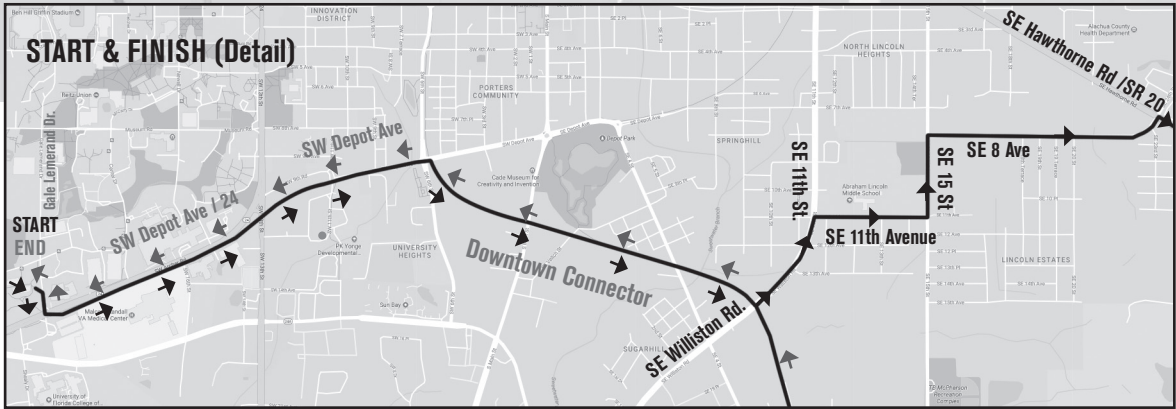

62 m

ROUTE 2017

- R** Rest Stop
- CS** Convenience Store
- ▼** Mileage Marker

For on-course assistance, call or text **(352) 262-9189**