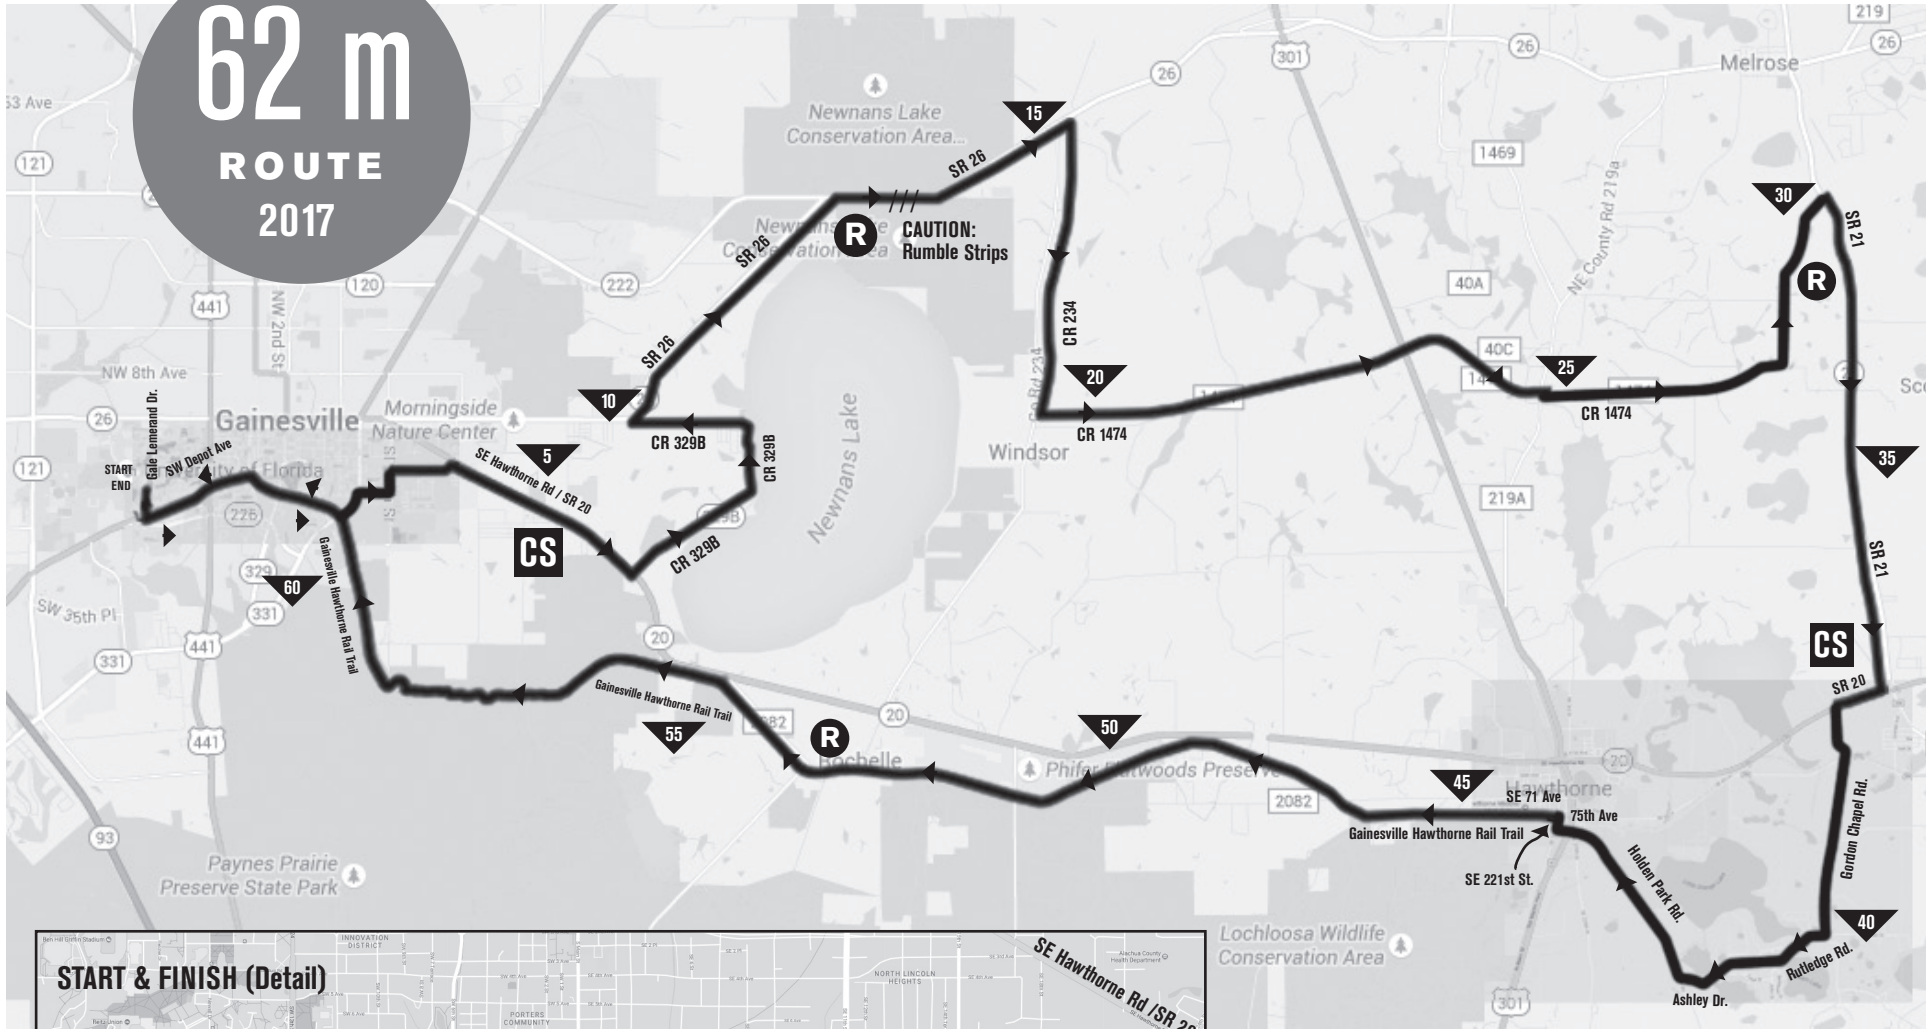

62 m

ROUTE 2017

- R** Rest Stop
- CS** Convenience Store
- ▼** Mileage Marker

For on-course assistance, call or text **(352) 262-9189**