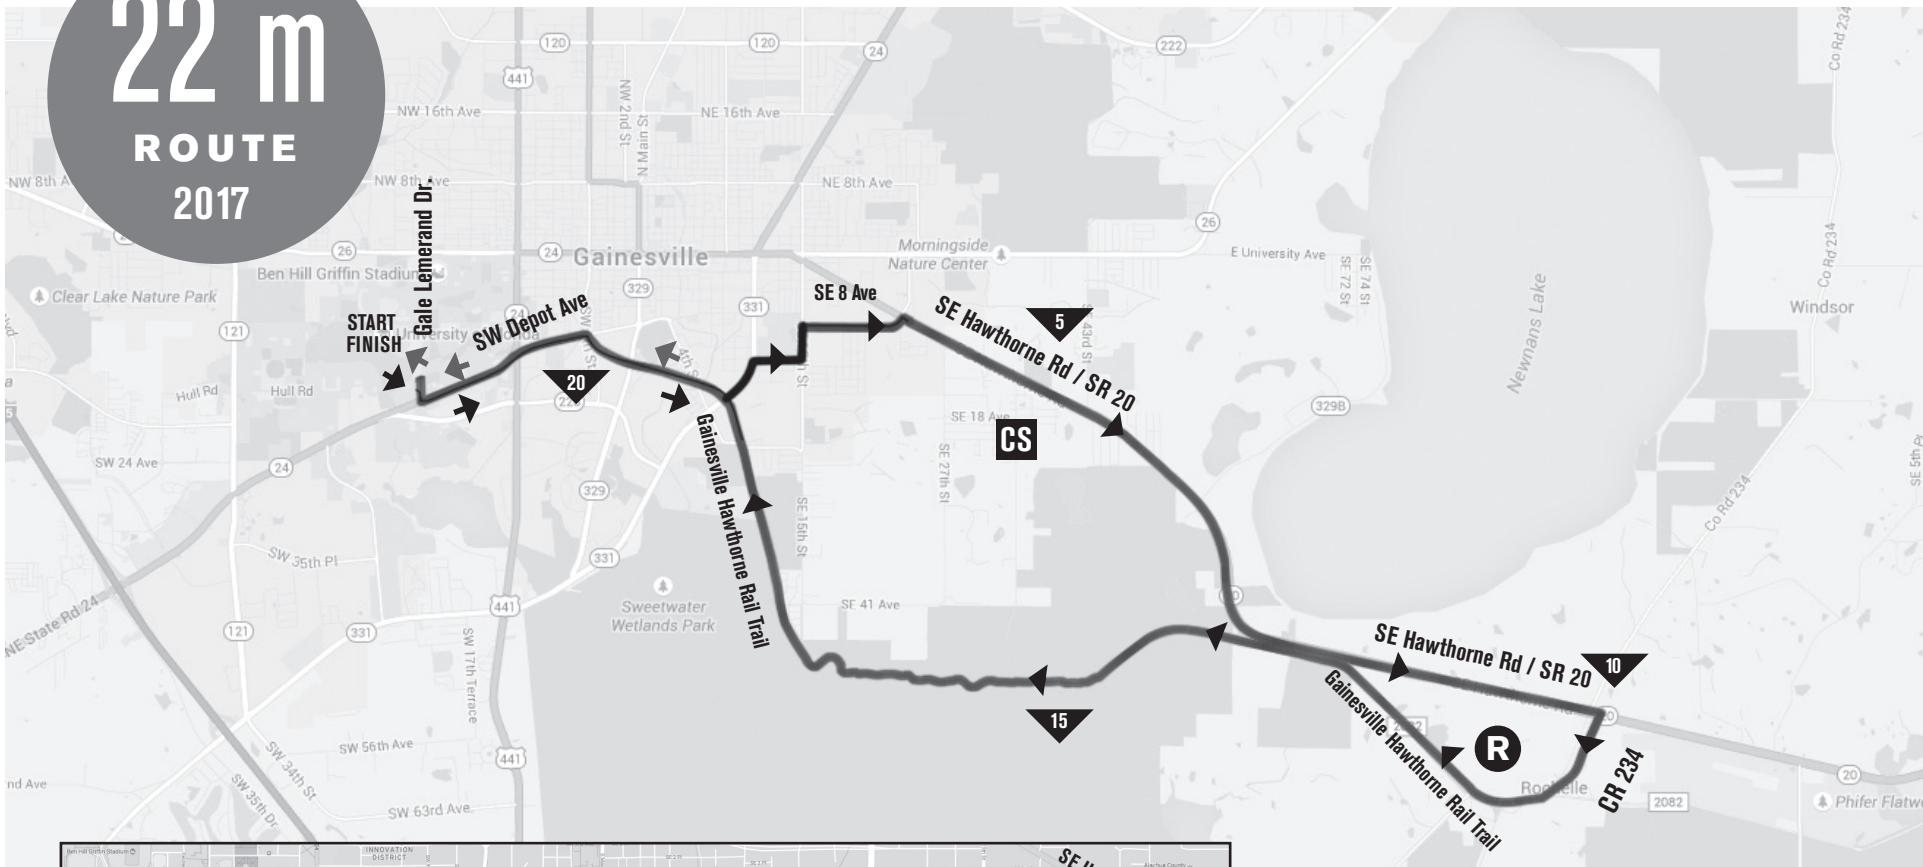

22 m

ROUTE

2017

- R** Rest Stop
- CS** Convenience Store
- ▼** Mileage Marker

For on-course assistance, call or text **(352) 262-9189**