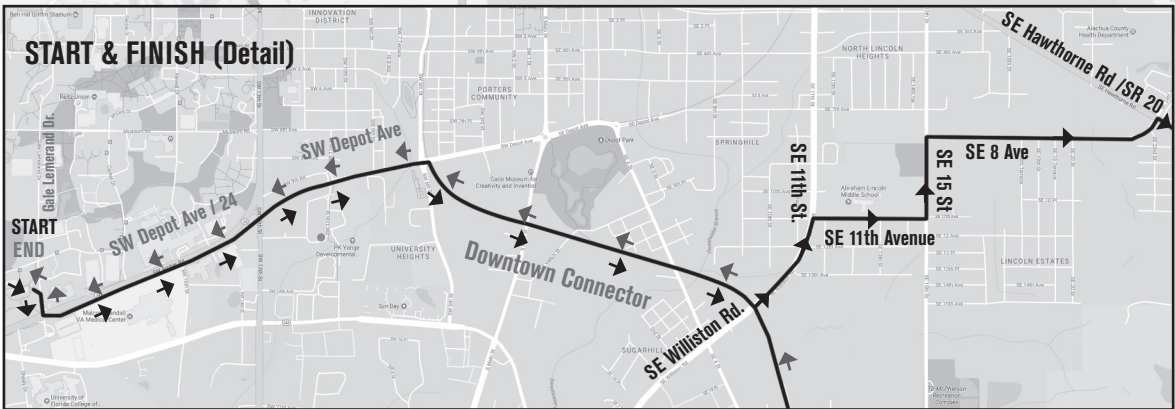

22 m

ROUTE

2017

- R** Rest Stop
- CS** Convenience Store
- ▼** Mileage Marker

For on-course assistance, call or text **(352) 262-9189**