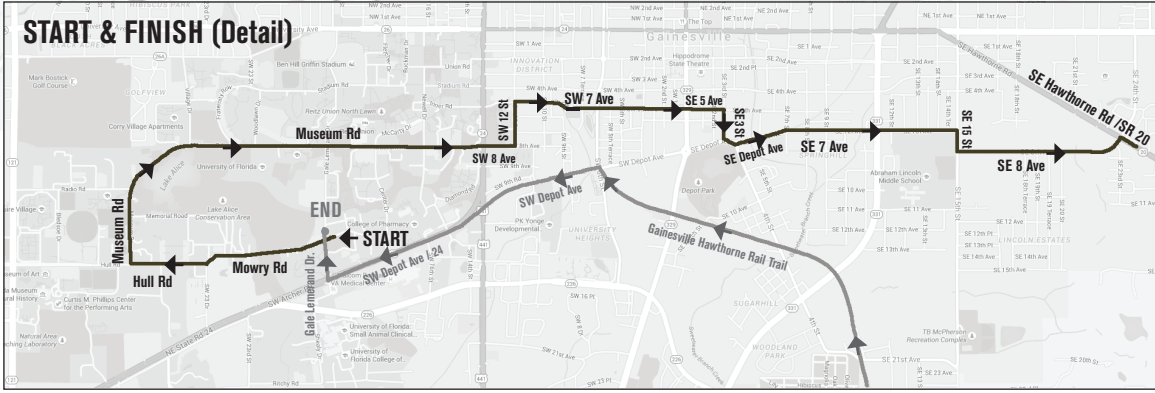

# 40 m ROUTE 2016

- R** Rest Stop
- CS** Convenience Store
- ▲** Mileage Marker

For on-course assistance, call or text **(352) 262-9189**