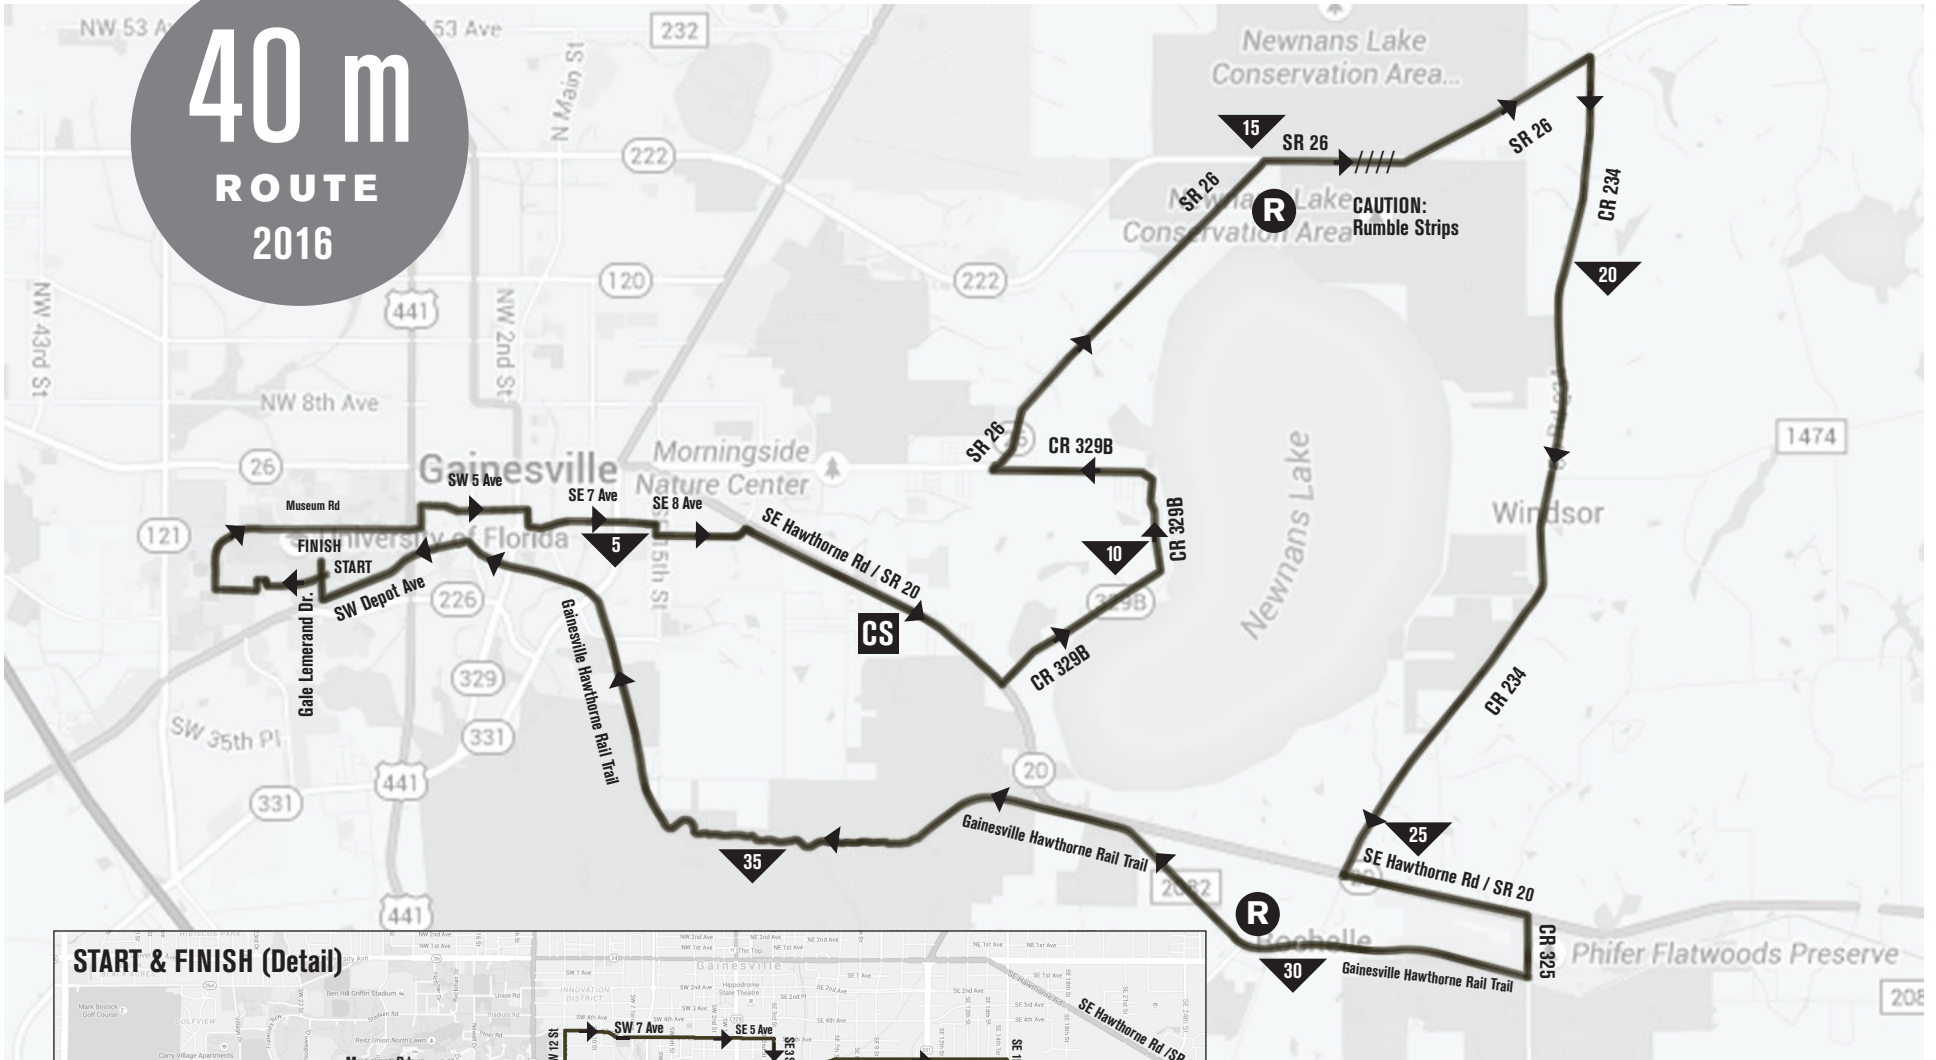

# 40 m ROUTE 2016

- R** Rest Stop
- CS** Convenience Store
- ▲** Mileage Marker

For on-course assistance, call or text **(352) 262-9189**