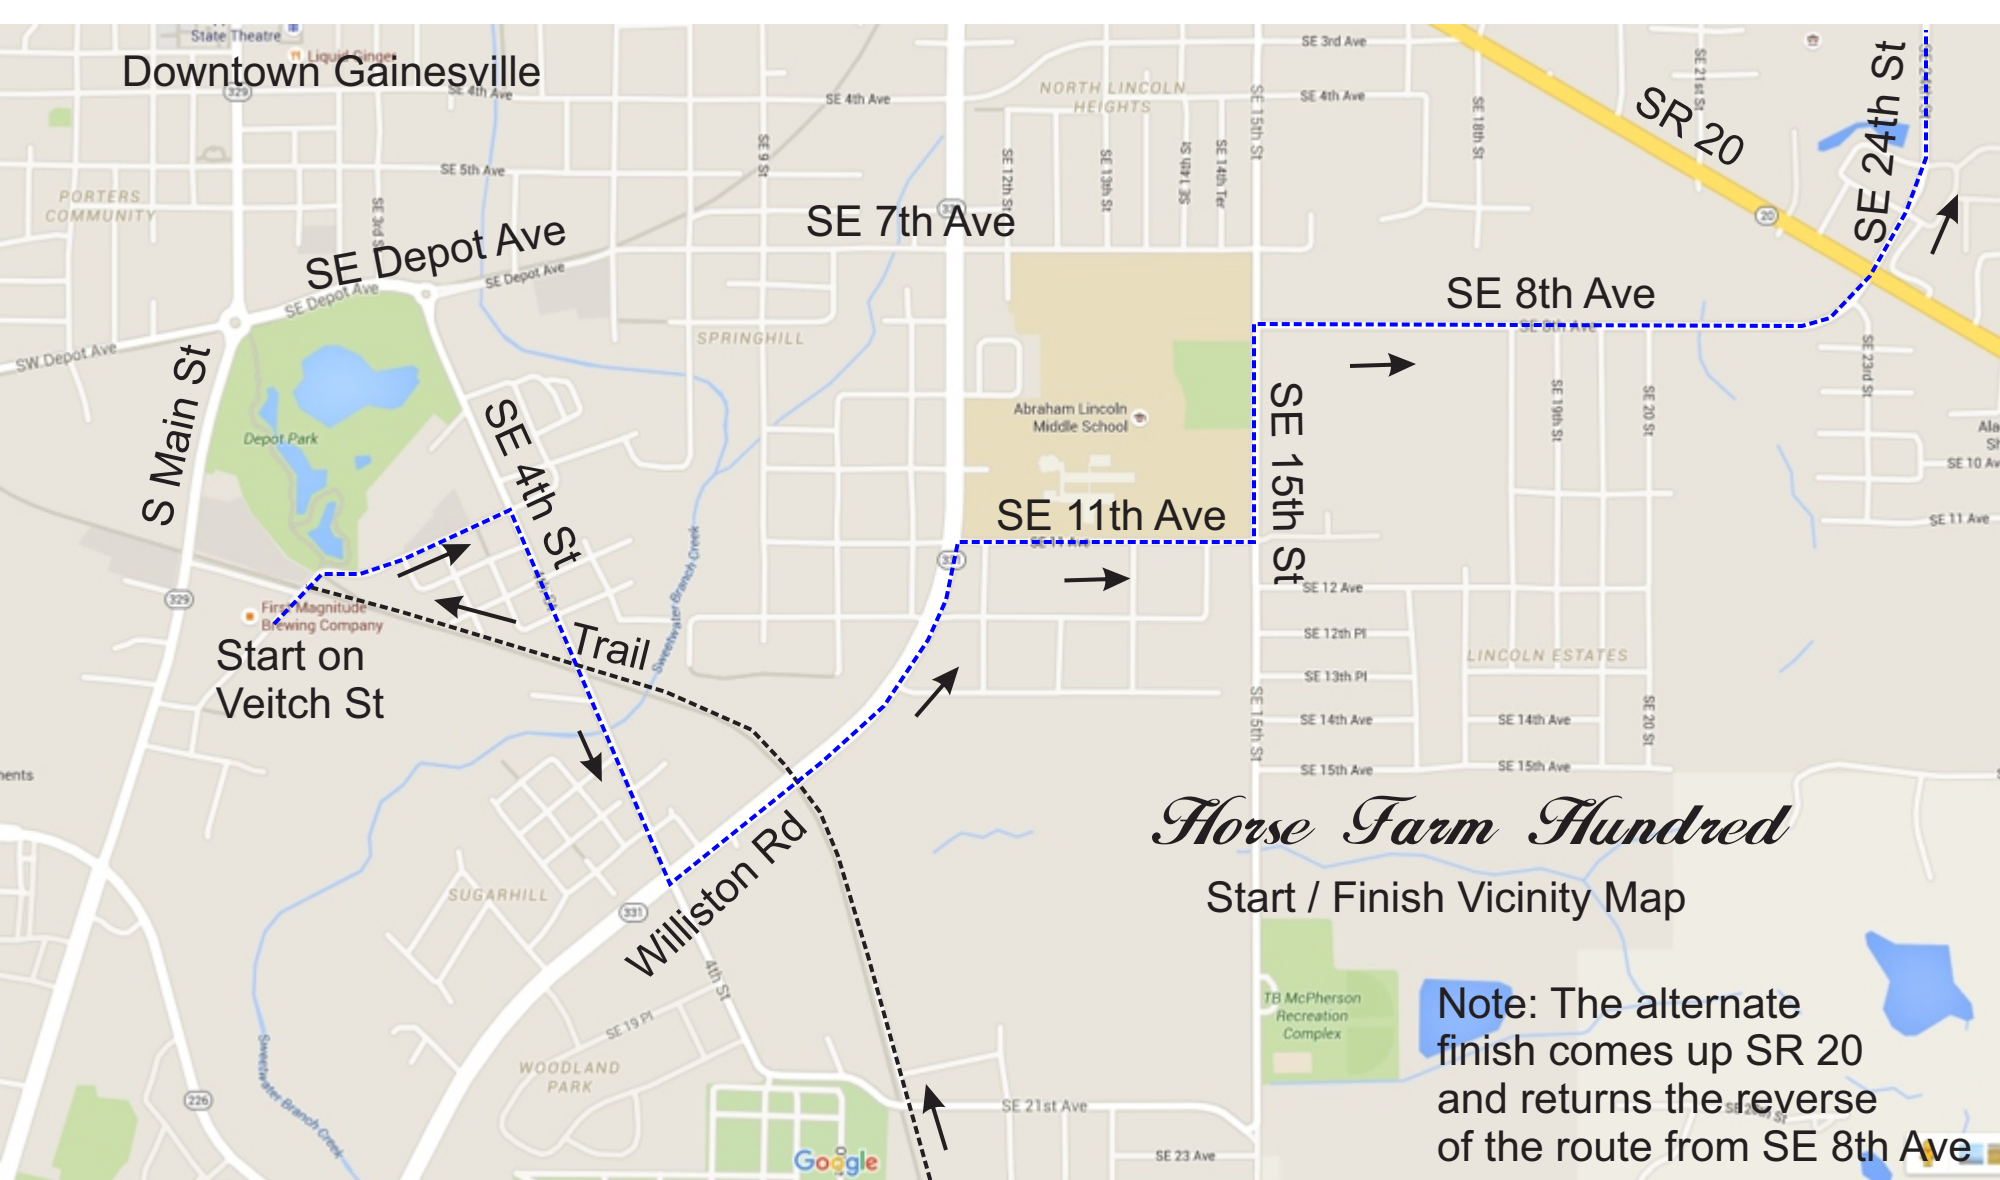

# Downtown Gainesville

Start on  
Veitch St

SE 4th St

Trail

Williston Rd

SE 7th Ave

SE 11th Ave

SE 15th St

SE 8th Ave

SR 20

SE 24th St

## *Horse Farm Hundred*

Start / Finish Vicinity Map

Note: The alternate finish comes up SR 20 and returns the reverse of the route from SE 8th Ave